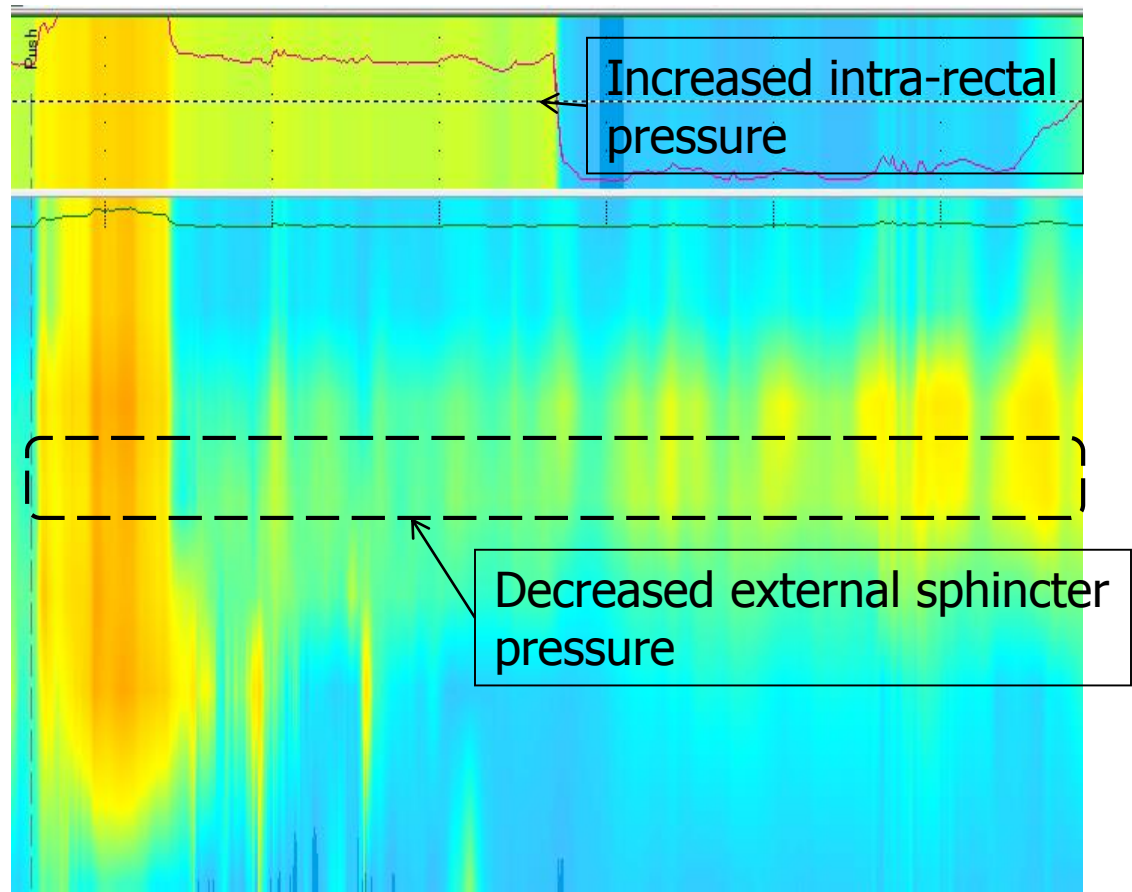

Resting Pressure

Squeeze

Squeeze Duration

RAIR

Push

High Resolution Waveform View For LES profile

LES View – For LES profile Distal 10 Channels