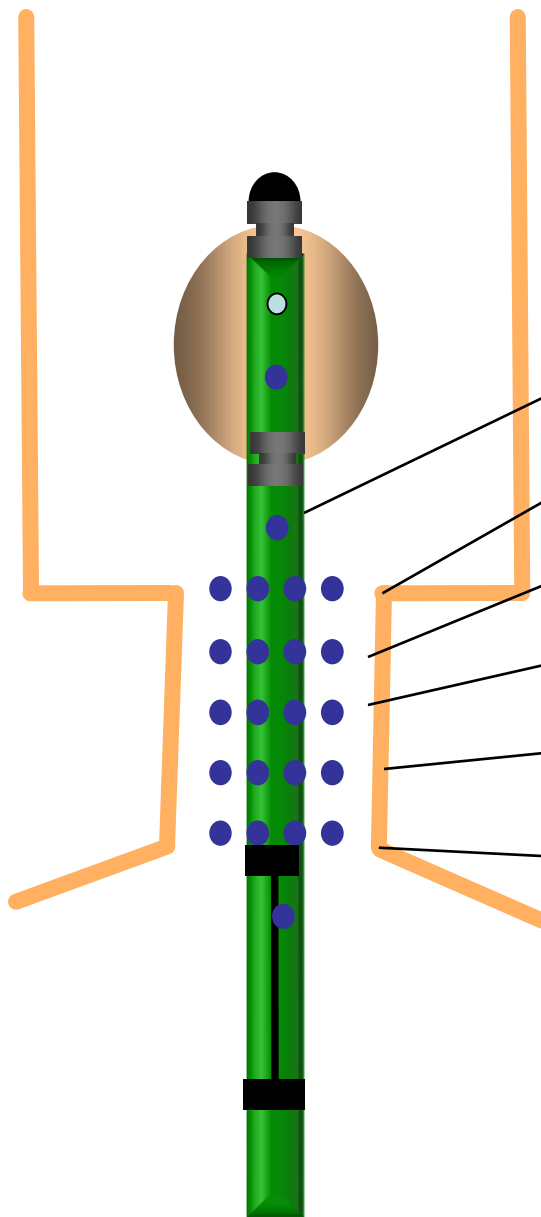

Resting Pressure

Squeeze

Squeeze Duration

RAIR

Push

High Resolution Waveform View For LES profile

LES View – For LES profile Distal 10 Channels