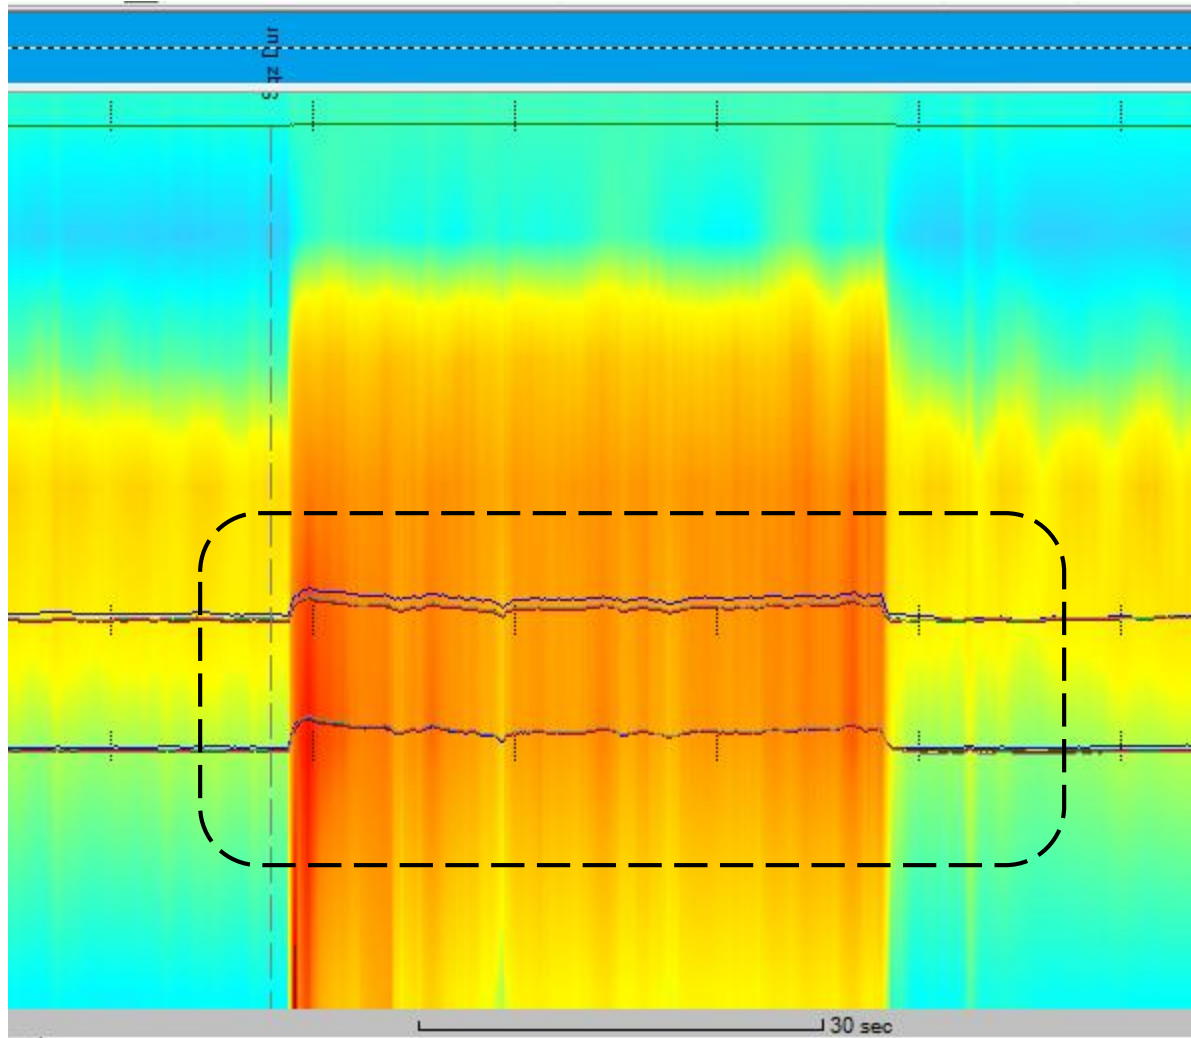

Resting Pressure

Squeeze

Squeeze Duration

RAIR

Push

High Resolution Waveform View For LES profile

LES View – For LES profile Distal 10 Channels