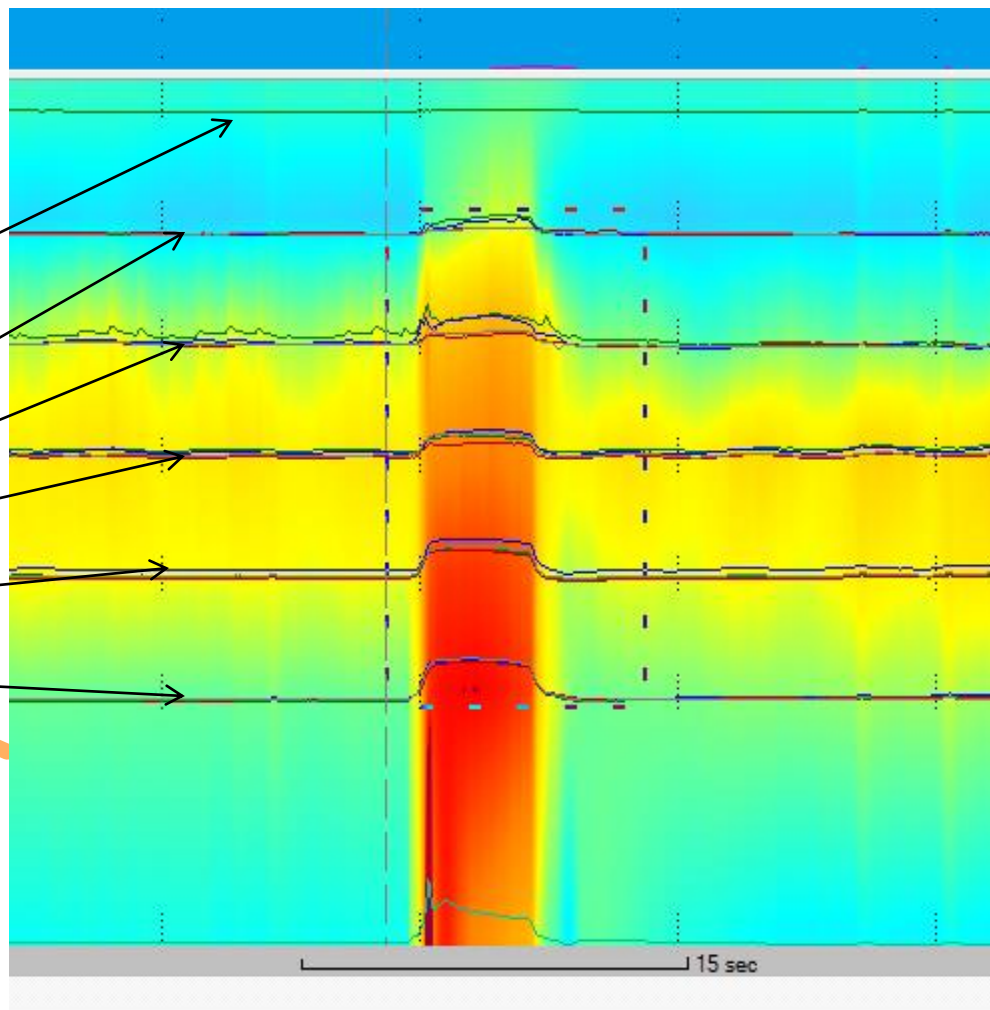

Resting Pressure

Squeeze

Squeeze Duration

RAIR

Push

High Resolution Waveform View For LES profile

LES View – For LES profile Distal 10 Channels