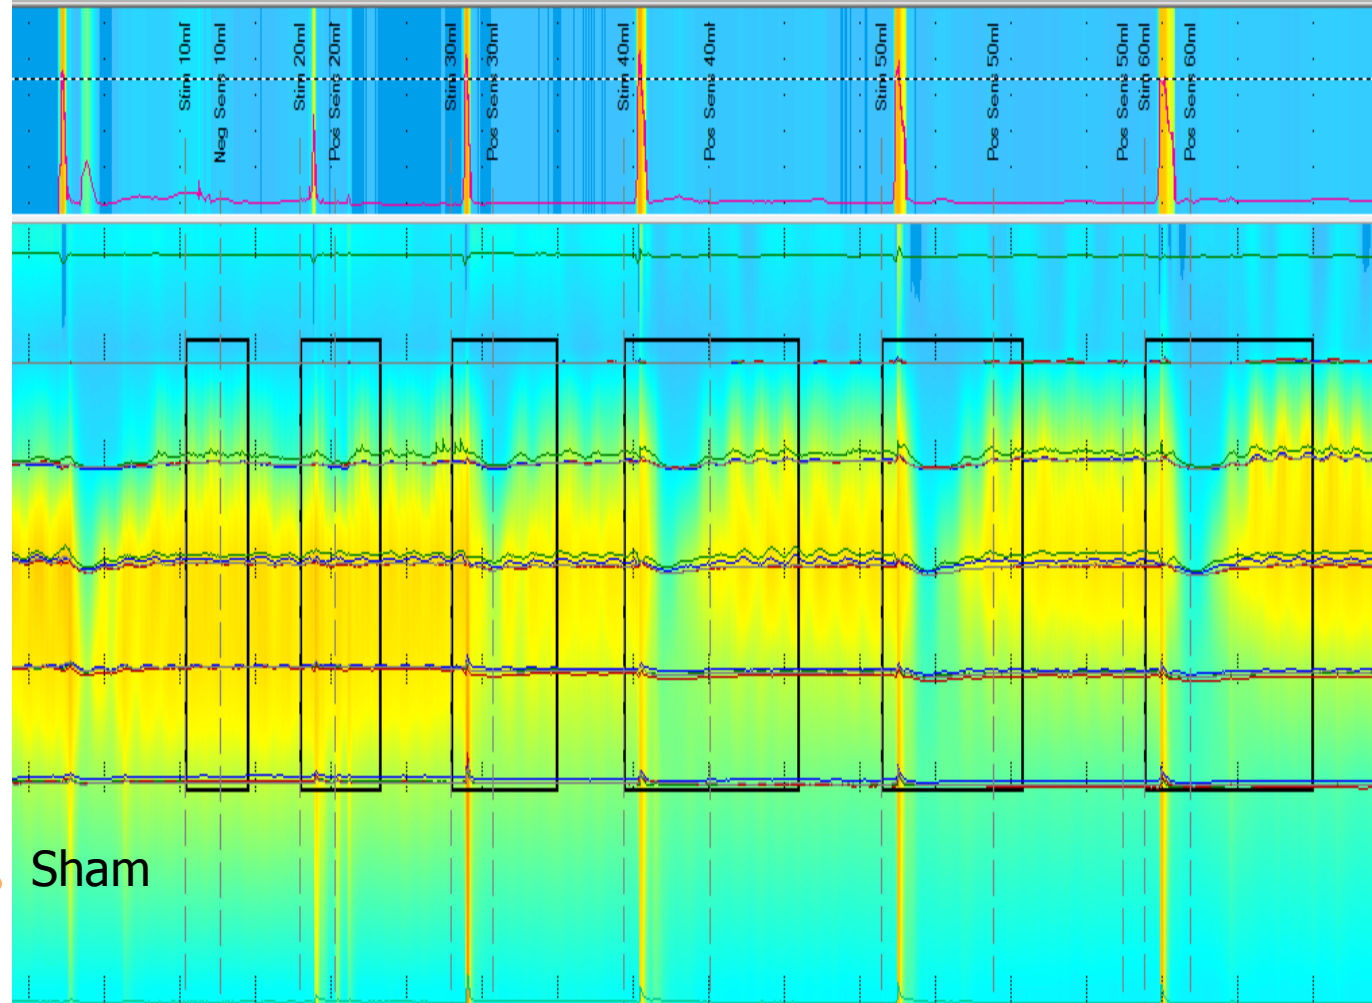

Resting Pressure

Squeeze

Squeeze Duration

RAIR

Push

High Resolution Waveform View For LES profile

LES View – For LES profile Distal 10 Channels