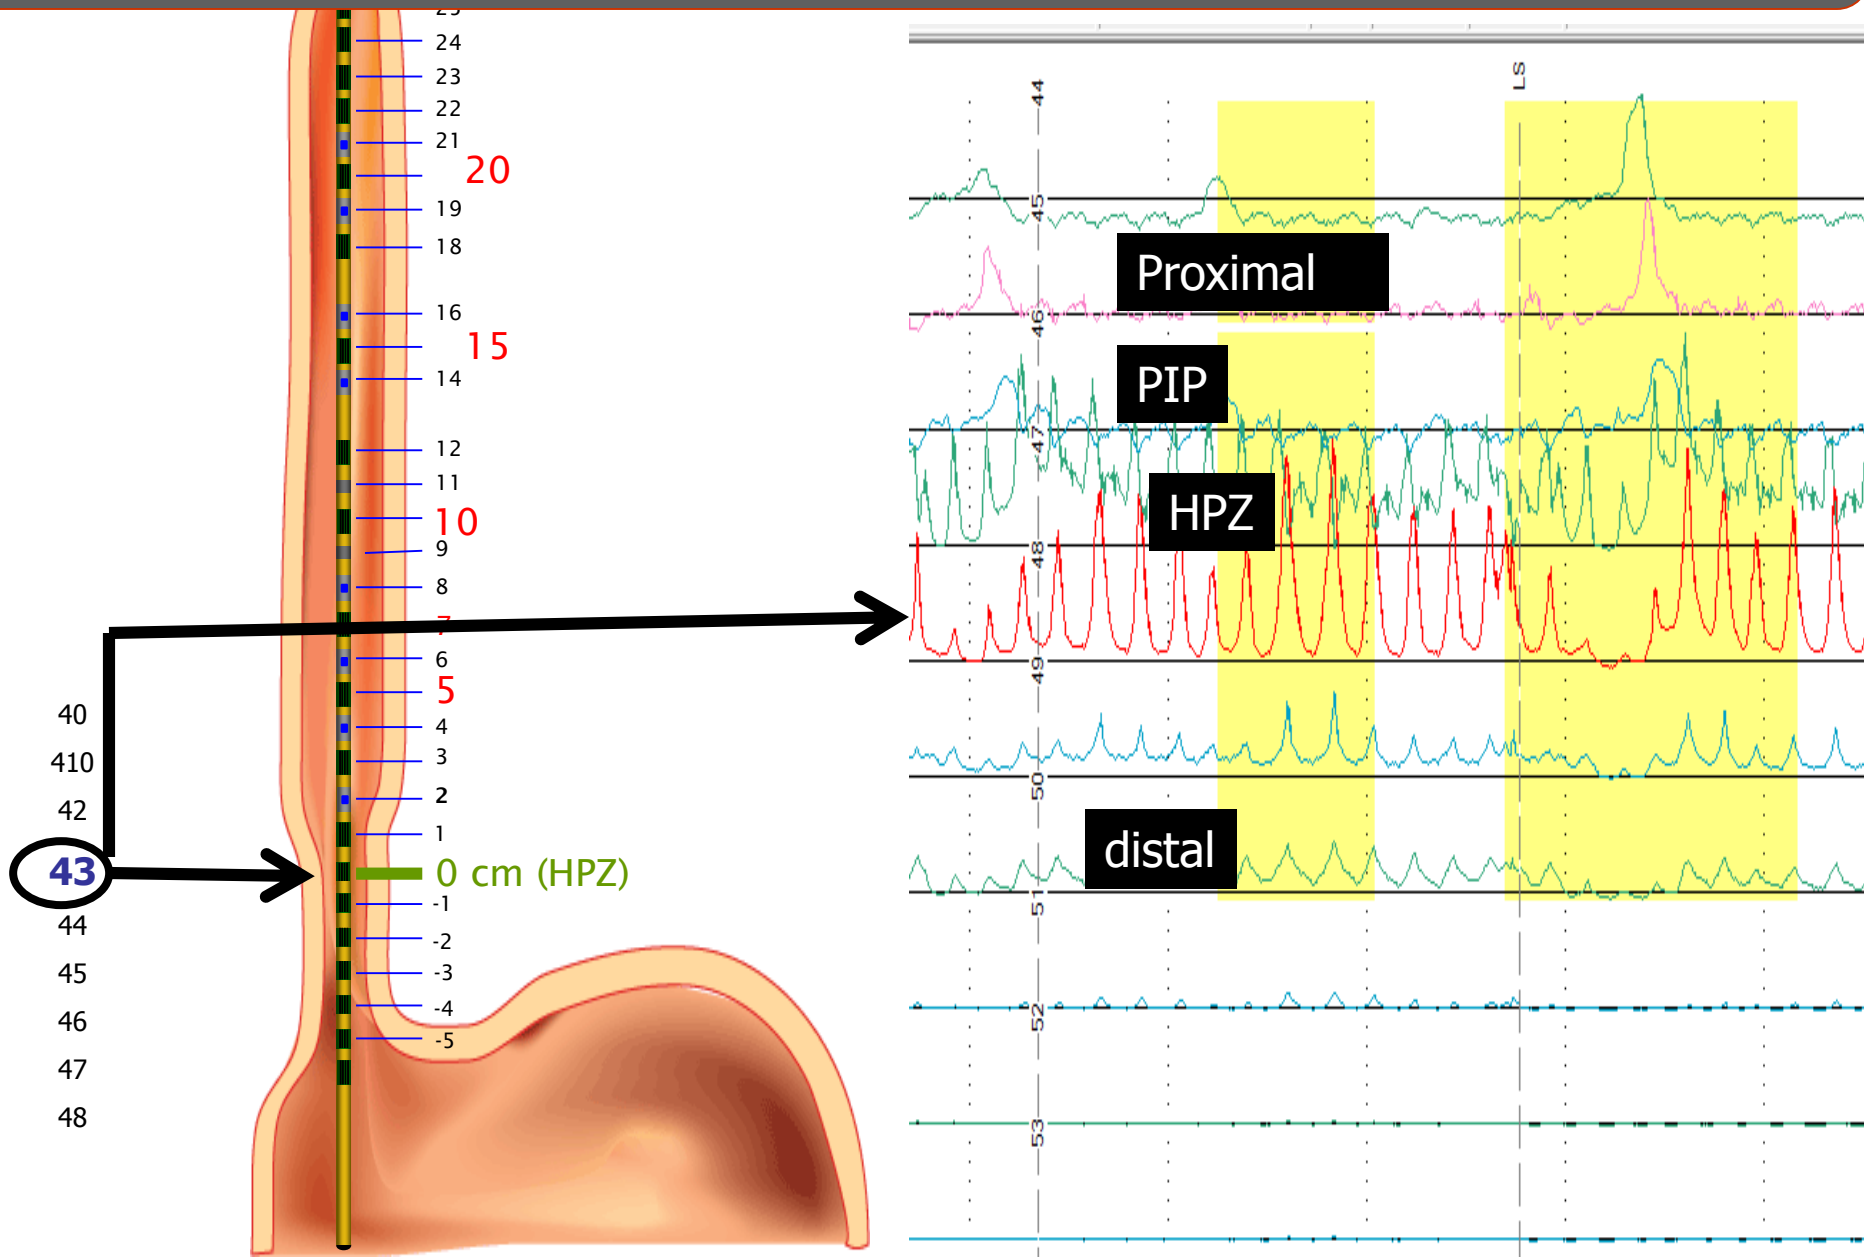

Resting Pressure

Squeeze

Squeeze Duration

RAIR

Push

High Resolution Waveform View For LES profile

LES View – For LES profile Distal 10 Channels