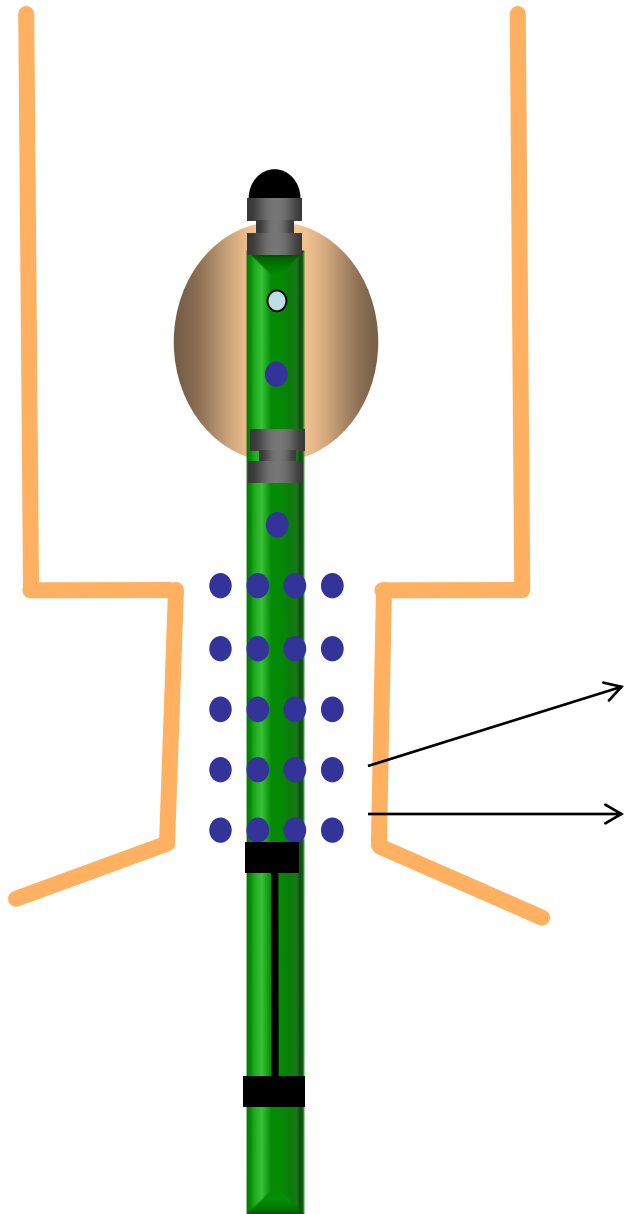

Resting Pressure

Squeeze

Squeeze Duration

RAIR

Push

High Resolution Waveform View For LES profile

LES View – For LES profile Distal 10 Channels