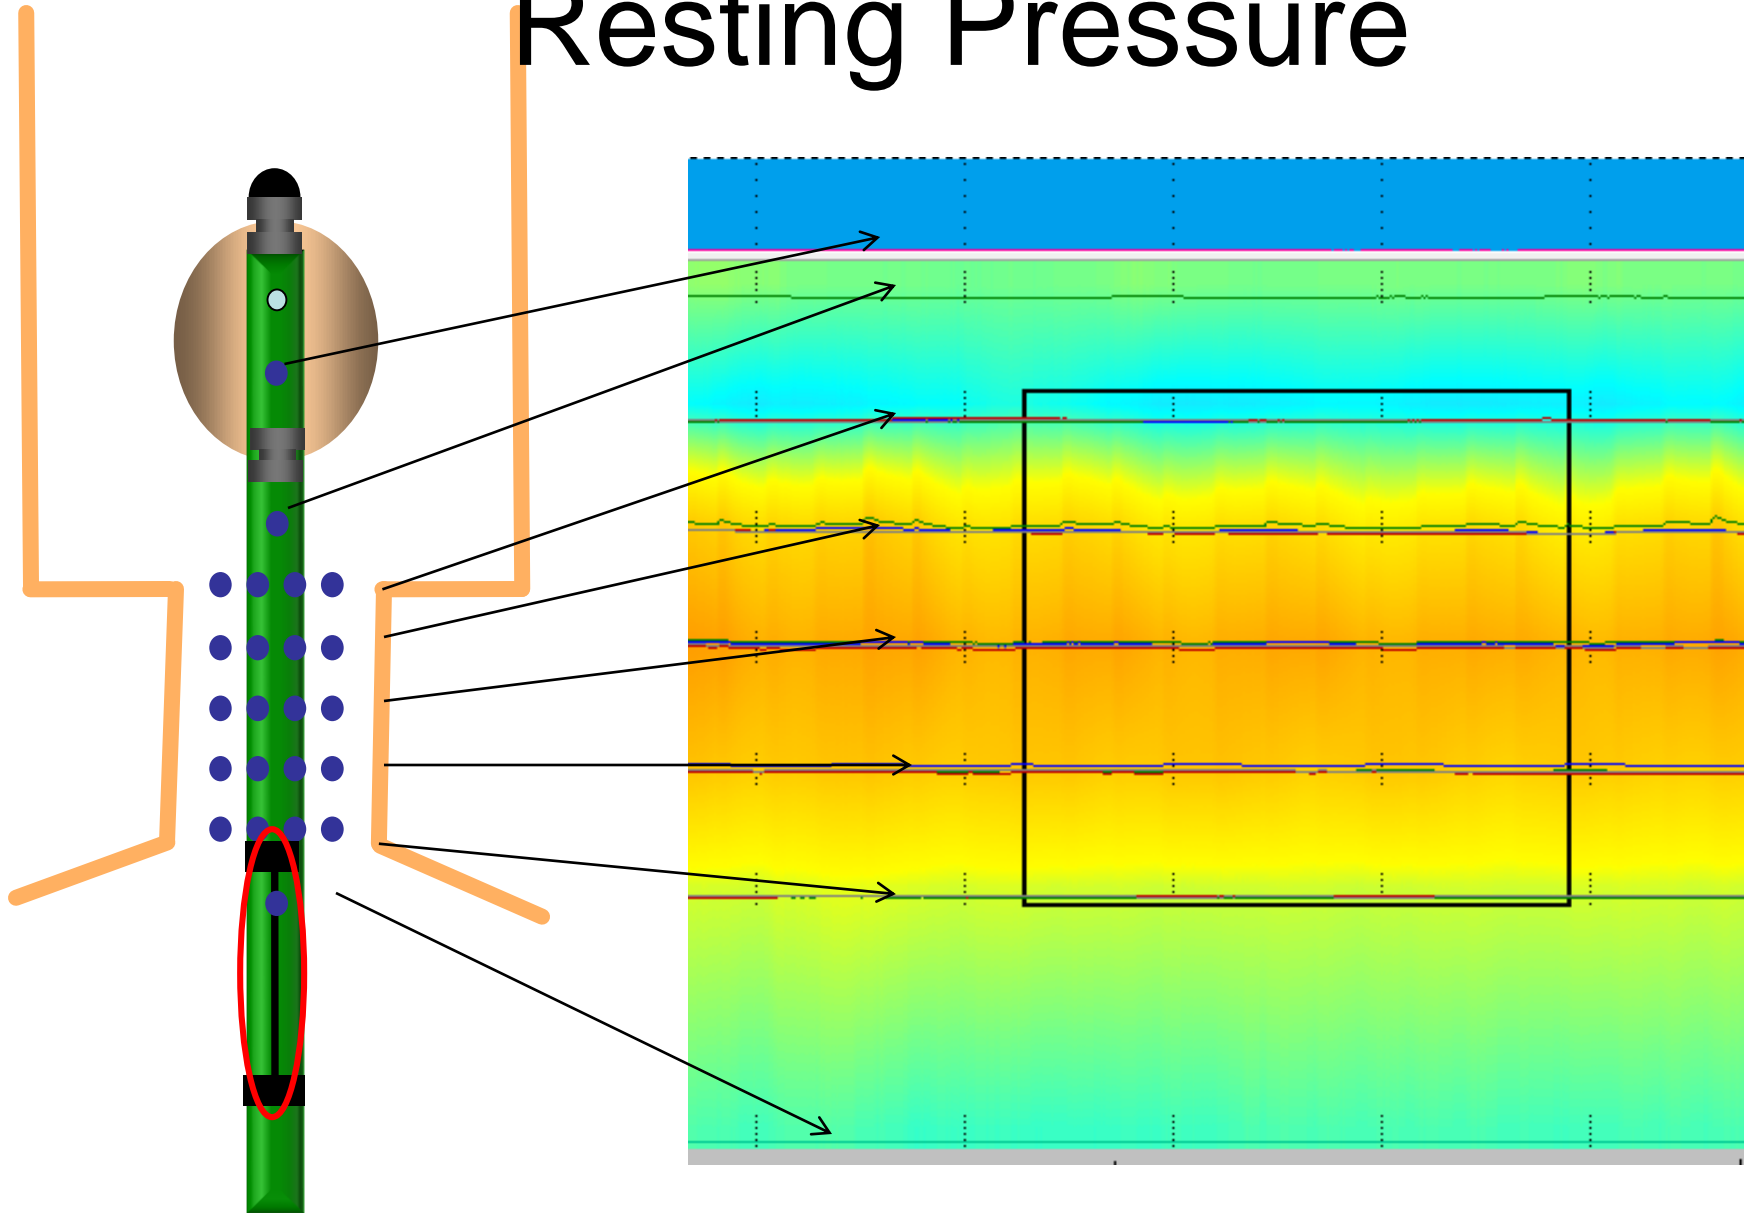

Resting Pressure

Squeeze

Squeeze Duration

RAIR

Push

High Resolution Waveform View For LES profile

LES View – For LES profile Distal 10 Channels